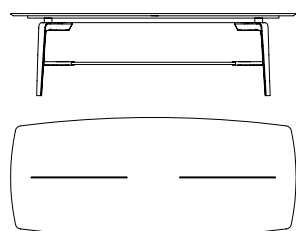

52716
Tavolo rettangolare base e piano in frassino
Rectangular table, base and top in ash wood
cm 250 x 110 x h 73
in 98 1/2 x 43 3/8 x h 28 3/4