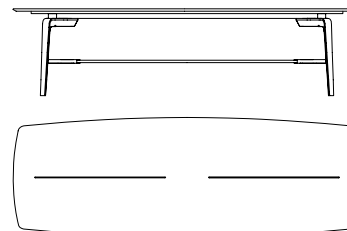

52721
Tavolo rettangolare base e piano in frassino
Rectangular table, base and top in ash wood
cm 300 x 110 x h 73
in 118 1/8 x 43 3/8 x h 28 3/4