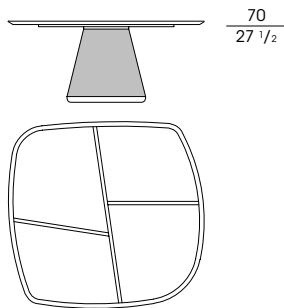

Serie di tavoli quadrati e ovali con la struttura in massiccio di frassino disponibile in quattro finiture: naturale (fin.96), grigio antracite (fin.93), biscotto (fin.2P) e grigio cenere (fin.2R).

Gli inserti del piano irregolare sono disponibili in:

1. marmo nelle varianti Calacatta, Portoro, Zebrino, Velvet Brown, Calacatta viola o Grigio astratto;
   - noce canaletto disponibile nelle finiture: naturale (fin.11), grigio (fin.2W) e scuro (fin.2Z);
   - pelle nei colori disponibili a catalogo;
   - vetro nei colori glacé, grigio perlato, grigio polvere e grigio seta.
   - Sapelli nelle finiture: biscotto (fin.2E), grigio cenere (fin.2F) e carbone (fin.2G).
2. La colonna centrale è rivestita in pelle.

A series of square and oval tables with structure in solid ash wood available in four finishes: natural (fin.96), anthracite grey (fin.93), biscuit (fin.2P) and ash grey (fin.2R).

The inserts of the irregular top are available in:

- *- Calacatta, Portoro, Zebrino, Velvet Brown marble, purple Calacatta or Grigio astratto marble;*
- *- walnut canaletto wood available in the following finishes: natural (fin.11), grey (fin.2W) and dark (2Z);*
- *- leather in various shades of colour, as per the catalogue;*
- *- glass in glacé, pearl grey, dusty grey, silk grey colours.*
- *- Sapele in the following finishes: biscuit (fin.2E), ash grey (fin.2F) and carbon (fin.2G). The central column is covered with leather.*

52723
Tavolo quadrato inserto in noce canaletto
Square table insert in walnut canaletto
cm 174 x 165 x h 73
in 68 1/2 x 65 x h 28 3/4