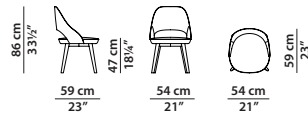

Seat with the leather band under the seat and inner back available in soft leather only (Veranda excluded). 

For the little armchair and the stool.

It is possible to have two different kinds of leather or colour (seat/inner back unique leather, the leather band under the seat/back of the back in second leather) with a surcharge of 6%. Free configuration with a surcharge of 12%. It should be remembered that the price is set by the leather in the higher category.

Seat and inner back available in soft leather only (Veranda excluded). 

54 x 59 h86

Sedia. Chair.

57 x 63 h86

Sedia con braccioli. Chair with armrests.

57 x 60 h73

Poltroncina. Little armchair.

57 x 60 h80

Sgabello. Stool.

57 x 60 h100

Sgabello. Stool.