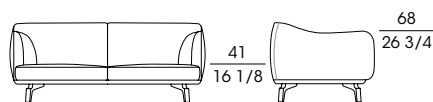

## ACCESSORI

Cuscino in piuma cm 48x29 con rivestimento sfoderabile in tessuto o pelle.

Cuscino in piuma cm 63x42 con rivestimento sfoderabile in tessuto o pelle.

## ACCESSORIES

Cushion in feather cm 48x29, fabric or leather removable upholstery.

Cushion in feather cm 63x42, fabric or leather removable upholstery.

\*SF **59000**  
Divano rivestimento tessuto o pelle  
Sofa fabric or leather upholstery  
cm 185 x 101 x h 78  
in 72 7/8 x 39 3/4 x h 30 3/4