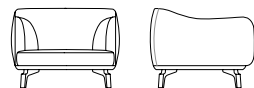

## ACCESSORI

Cuscino in piuma cm 48x29 con rivestimento sfoderabile in tessuto o pelle.

Cuscino in piuma cm 63x42 con rivestimento sfoderabile in tessuto o pelle.

## ACCESSORIES

Cushion in feather cm 48x29, fabric or leather removable upholstery.

Cushion in feather cm 63x42, fabric or leather removable upholstery.

\*SF **59000**  
Divano rivestimento tessuto o pelle  
Sofa fabric or leather upholstery  
cm 185 x 101 x h 78  
in 72 7/8 x 39 3/4 x h 30 3/4

\*SF **59020**  
Divano rivestimento tessuto o pelle  
Sofa fabric or leather upholstery  
cm 240 x 101 x h 78  
in 94 1/2 x 39 3/4 x h 30 3/4

\*SF **59030**  
Divano rivestimento tessuto o pelle  
Sofa fabric or leather upholstery  
cm 278 x 101 x h 78  
in 109 1/2 x 39 3/4 x h 30 3/4