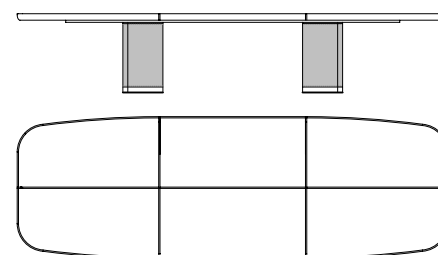

70020

Tavolo rettangolare in acero gambe in cuoio, inserti cuoio
Rectangular table in maple saddle leather legs, saddle leather inserts
cm 300 x 132 x h 73
in 118 1/8 x 52 x h 28 3/4

70005

Tavolo rettangolare in acero gambe in cuoio, inserti sapelli
Rectangular table in maple saddle leather legs, sapele inserts
cm 300 x 132 x h 73
in 118 1/8 x 52 x h 28 3/4

70001

Tavolo rettangolare in acero gambe in cuoio, inserti palissandro
Rectangular table in maple saddle leather legs, rosewood inserts
cm 400 x 132 x h 73
in 157 1/2 x 52 x h 28 3/4

70015

Tavolo rettangolare in acero gambe in cuoio, inserti marmo
Rectangular table in maple saddle leather legs, marble inserts
cm 400 x 132 x h 73
in 157 1/2 x 52 x h 28 3/4