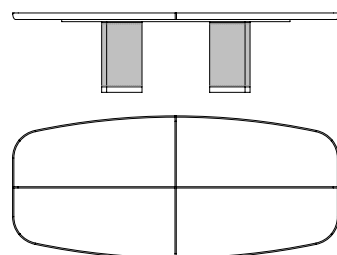

70000

Tavolo rettangolare in acero gambe in cuoio, inserti palissandro
Rectangular table in maple saddle leather legs, rosewood inserts
cm 300 x 132 x h 73
in 118 1/8 x 52 x h 28 3/4

70014

Tavolo rettangolare in acero gambe in cuoio, inserti marmo
Rectangular table in maple saddle leather legs, marble inserts
cm 300 x 132 x h 73
in 118 1/8 x 52 x h 28 3/4

70020

Tavolo rettangolare in acero gambe in cuoio, inserti cuoio
Rectangular table in maple saddle leather legs, saddle leather inserts
cm 300 x 132 x h 73
in 118 1/8 x 52 x h 28 3/4

70005

Tavolo rettangolare in acero gambe in cuoio, inserti sapelli
Rectangular table in maple saddle leather legs, sapele inserts
cm 300 x 132 x h 73
in 118 1/8 x 52 x h 28 3/4