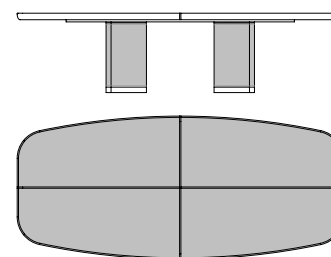

70000

Tavolo rettangolare in acero gambe in cuoio, inserti palissandro
Rectangular table in maple saddle leather legs, rosewood inserts
cm 300 x 132 x h 73
in 118 1/8 x 52 x h 28 3/4

70014

Tavolo rettangolare in acero gambe in cuoio, inserti marmo
Rectangular table in maple saddle leather legs, marble inserts
cm 300 x 132 x h 73
in 118 1/8 x 52 x h 28 3/4

70020

Tavolo rettangolare in acero gambe in cuoio, inserti cuoio
Rectangular table in maple saddle leather legs, saddle leather inserts
cm 300 x 132 x h 73
in 118 1/8 x 52 x h 28 3/4

70005

Tavolo rettangolare in acero gambe in cuoio, inserti sapelli
Rectangular table in maple saddle leather legs, sapele inserts
cm 300 x 132 x h 73
in 118 1/8 x 52 x h 28 3/4