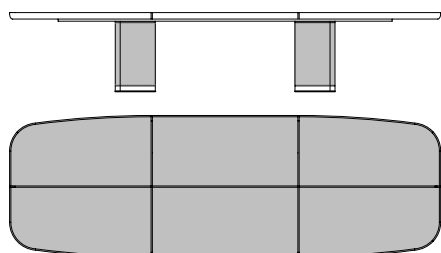

70020

Tavolo rettangolare in acero gambe in cuoio, inserti cuoio
Rectangular table in maple saddle leather legs, saddle leather inserts
cm 300 x 132 x h 73
in 118 1/8 x 52 x h 28 3/4

70005

Tavolo rettangolare in acero gambe in cuoio, inserti sapelli
Rectangular table in maple saddle leather legs, sapele inserts
cm 300 x 132 x h 73
in 118 1/8 x 52 x h 28 3/4

70001

Tavolo rettangolare in acero gambe in cuoio, inserti palissandro
Rectangular table in maple saddle leather legs, rosewood inserts
cm 400 x 132 x h 73
in 157 1/2 x 52 x h 28 3/4

70015

Tavolo rettangolare in acero gambe in cuoio, inserti marmo
Rectangular table in maple saddle leather legs, marble inserts
cm 400 x 132 x h 73
in 157 1/2 x 52 x h 28 3/4