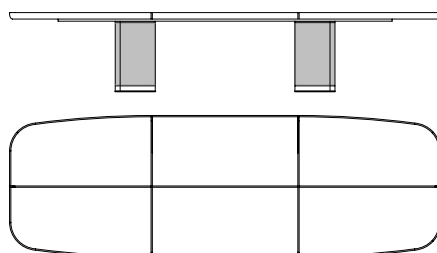

70020

Tavolo rettangolare in acero gambe in cuoio, inserti cuoio
Rectangular table in maple saddle leather legs, saddle leather inserts
cm 300 x 132 x h 73
in 118 1/8 x 52 x h 28 3/4

70005

Tavolo rettangolare in acero gambe in cuoio, inserti sapelli
Rectangular table in maple saddle leather legs, sapele inserts
cm 300 x 132 x h 73
in 118 1/8 x 52 x h 28 3/4

70001

Tavolo rettangolare in acero gambe in cuoio, inserti palissandro
Rectangular table in maple saddle leather legs, rosewood inserts
cm 400 x 132 x h 73
in 157 1/2 x 52 x h 28 3/4

70015

Tavolo rettangolare in acero gambe in cuoio, inserti marmo
Rectangular table in maple saddle leather legs, marble inserts
cm 400 x 132 x h 73
in 157 1/2 x 52 x h 28 3/4

70021
Tavolo rettangolare in acero gambe in cuoio, inserti cuoio
Rectangular table in maple saddle leather legs, saddle leather inserts
cm 400 x 132 x h 73
in 157 1/2 x 52 x h 28 3/4

70006
Tavolo rettangolare in acero gambe in cuoio, inserti sapelli
Rectangular table in maple saddle leather legs, sapele inserts
cm 400 x 132 x h 73
in 157 1/2 x 52 x h 28 3/4