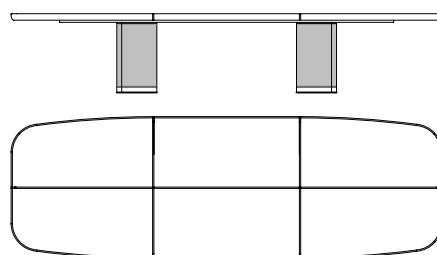

70000

Tavolo rettangolare in acero gambe in cuoio, inserti palissandro
Rectangular table in maple saddle leather legs, rosewood inserts
cm 300 x 132 x h 73
in 118 1/8 x 52 x h 28 3/4

70014

Tavolo rettangolare in acero gambe in cuoio, inserti marmo
Rectangular table in maple saddle leather legs, marble inserts
cm 300 x 132 x h 73
in 118 1/8 x 52 x h 28 3/4

70020

Tavolo rettangolare in acero gambe in cuoio, inserti cuoio
Rectangular table in maple saddle leather legs, saddle leather inserts
cm 300 x 132 x h 73
in 118 1/8 x 52 x h 28 3/4

70005

Tavolo rettangolare in acero gambe in cuoio, inserti sapelli
Rectangular table in maple saddle leather legs, sapele inserts
cm 300 x 132 x h 73
in 118 1/8 x 52 x h 28 3/4