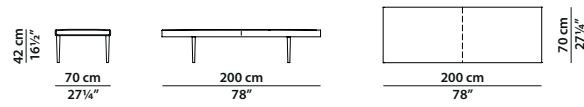

GARÇON

200 x 70 h42

Panca. Bench.