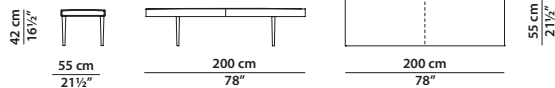

**The Special Edition is available in soft leathers only. ↪**

GARÇON

200 x 55 h42

Panca. Bench.