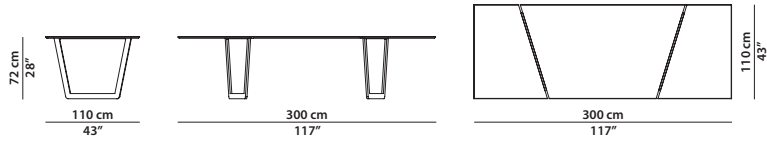

Wooden crate equipped with two sensors to check for any damage during transport. (Refer to "Important information").

250 x 110 h72

Tavolo. Table.

300 x 110 h72

Tavolo. Table.

506 x 110 h72

Tavolo. Table.