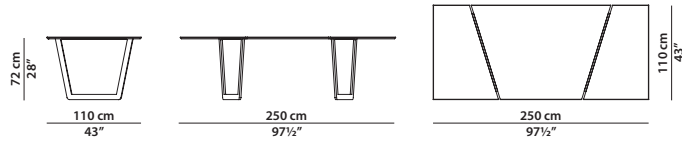

Wooden crate equipped with two sensors to check for any damage during transport. (Refer to "Important information").

250 x 110 h72

Tavolo. Table.

300 x 110 h72

Tavolo. Table.

506 x 110 h72

Tavolo. Table.